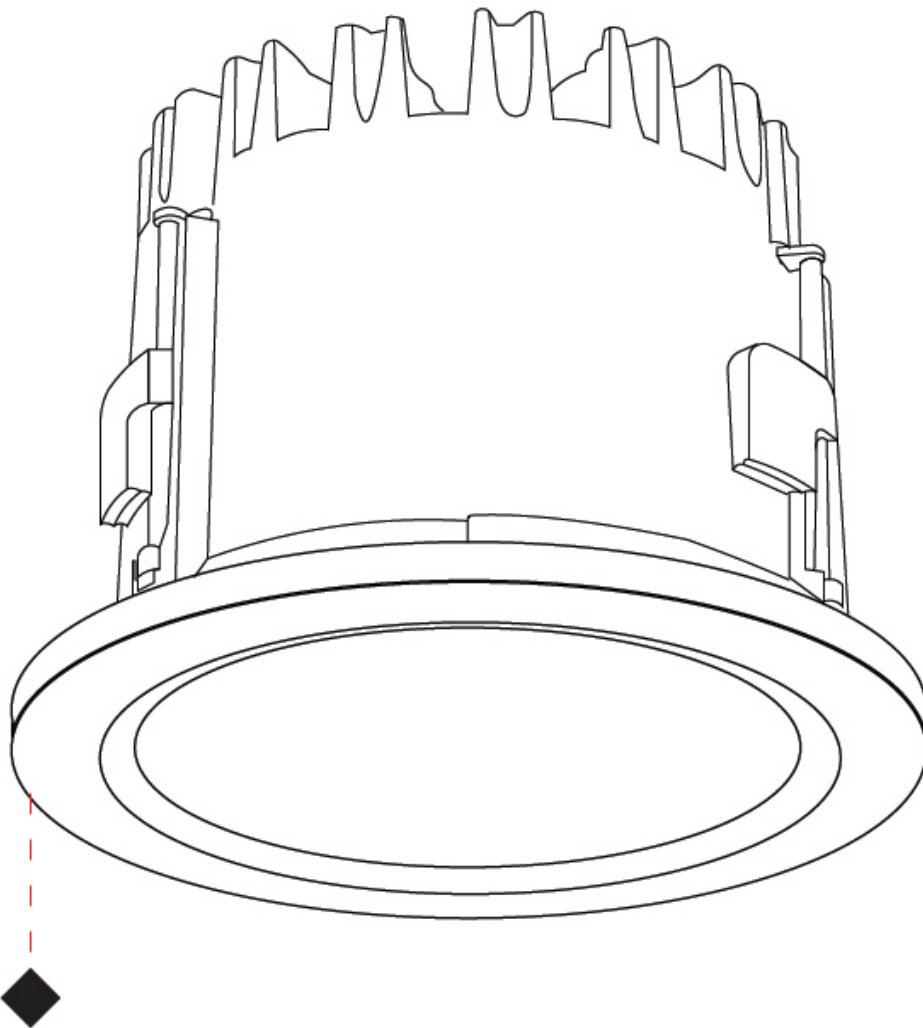

GENERAL

Series: Aster
 Brand: Platek
 Division: Exterior
 Mounting Type: Recessed
 Mounting Location: Ceiling
 Subcategory: Downlight

PHYSICAL

Shape: Round
 Diameter (mm): 149
 Diameter (in): 5 7/8
 Height (mm): 109
 Height (in): 4 3/16
 Light Distribution: Downlight
 Diffuser: Clear tempered glass
 Fixture Finish: [BLK](#) / [WHI](#) / [GRY](#) / [COR](#) / [ANT](#) / [BRZ](#)
 Fixture Material: Aluminum Die Cast
 Cut-out Measurements: 131mm / 5 3/16" diameter

Ø149mm 5 7/8"

Ø106mm 4 3/16"

Ø220mm 8 11/16"

ASTER RECESSED

E9Q123-

PROJECT	_____
TYPE	_____
SPECIFIER	_____
QUANTITY	_____
DATE	_____

E

ASTER COLOR FINISH CHART